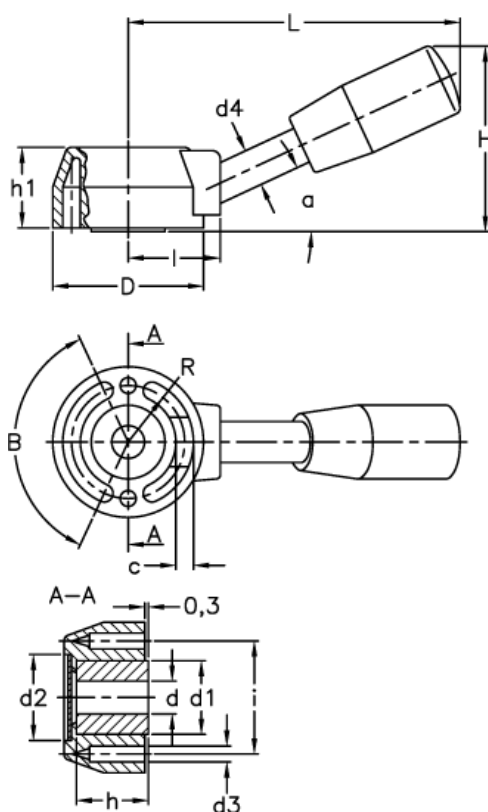

# Data Sheet

Article number: 2306033201  
Description: E+G Control lever  
LBR.45/110 A-8

## Measures

a (degrees) = 20	d H7 = 8
B (degrees) = 125 +/-1	h = 22
c = 7.0	H = 52
D = 45	h1 = 25
d1 = 22	i = 32
d2 = 25	l = 28
d3 = 6	L = 108
d4 = 10	R = 17.5